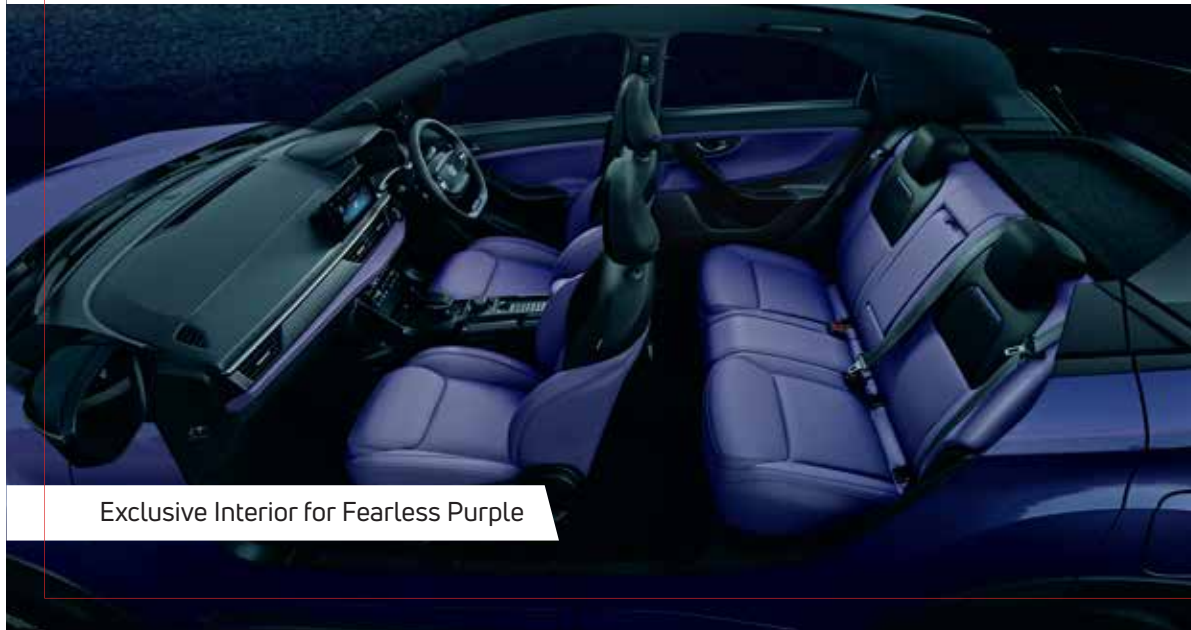

Fearless Purple Dual-Tone Roof

Exclusive Interior for Fearless Purple