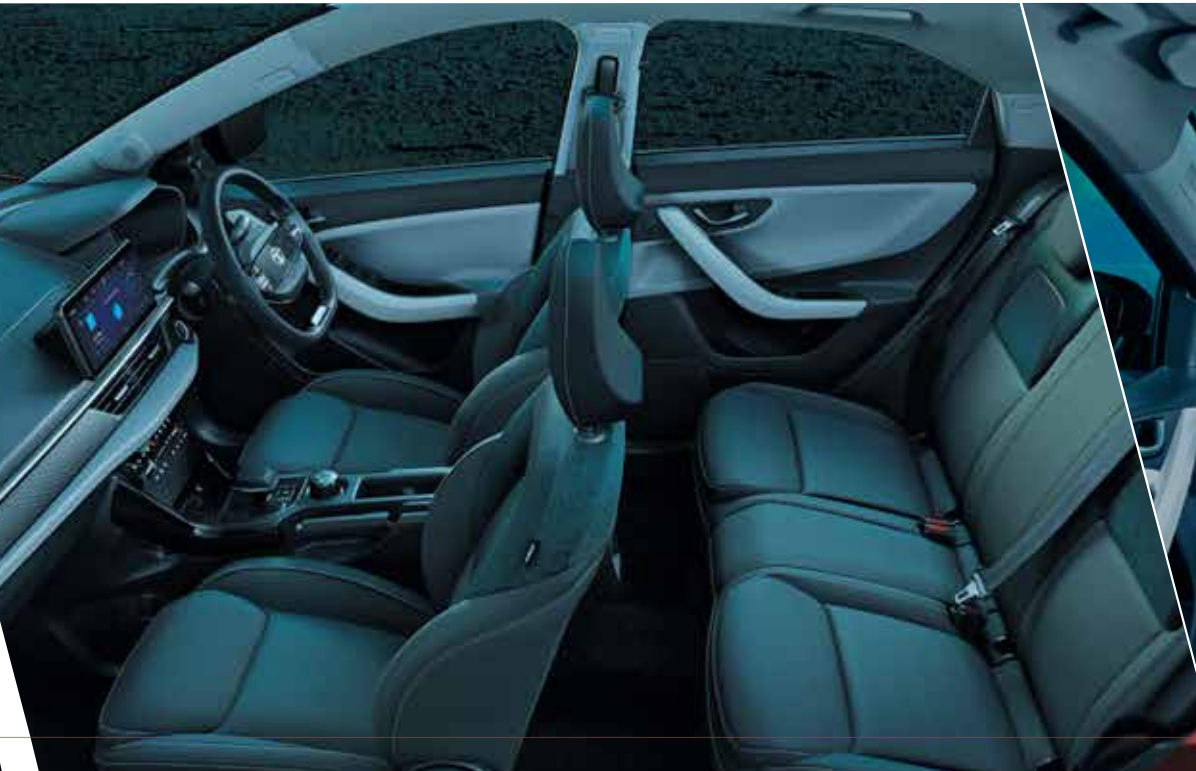

Also available in