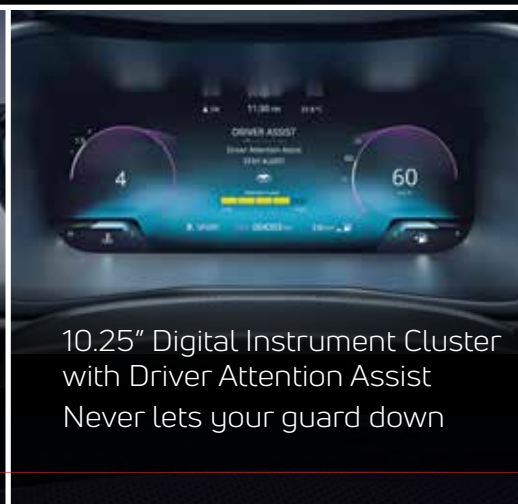

YOUR NEW SAFE SPACE

360° HD SURROUND VIEW SYSTEM WITH FRONT PARKING SENSORS

Enjoy an all-round view around you

TYRE PRESSURE MONITORING SYSTEM

Intuitive and alert, never under pressure

BLIND VIEW MONITOR

Watchful eye for hidden views.
Ensure a safe drive with a clear side view on the screen during turns

*As standard, #For all seats

TECH TO STAY AHEAD

10.25" FLOATING INFOTAINMENT SYSTEM BY HARMAN™

Big entertainment is a big mood

AudioWorX
Surround yourself with
cinematic entertainment
on the move

Android Auto™ and Apple CarPlay™
with Wireless Connectivity

10.25" Digital Instrument Cluster
with Driver Attention Assist
Never lets your guard down

Navigation Display on
Instrument Cluster

ELECTRIC SUNROOF WITH VOICE COMMANDS

Your words,
our command

WIRELESS CHARGER
Power-up hassle free