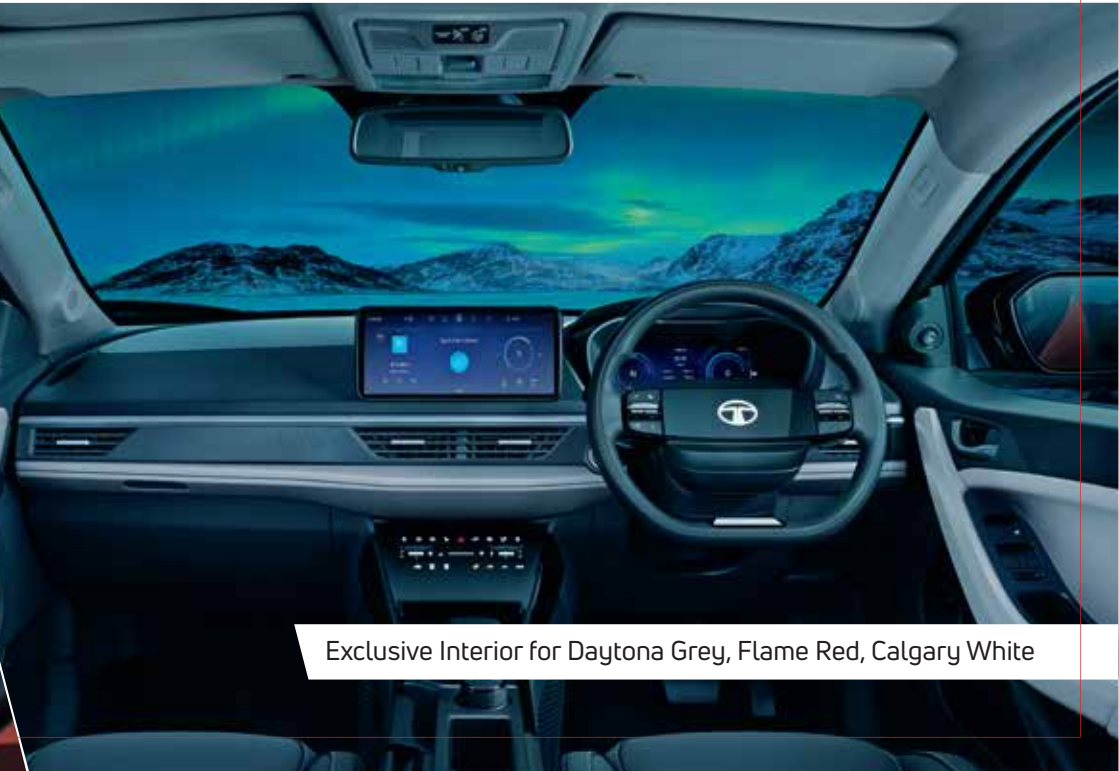

MULTI DRIVE MODES – ECO, CITY AND SPORT
Let your day decide your drive

PADDLE SHIFTERS
Relive the joy of a controller, once again

208mm
GROUND CLEARANCE
Colossal stance to charge your way ahead

FEARLESS

Top notch performance to conquer every road.

Fearless Purple  Dual-Tone Roof

Also available in

Daytona Grey  Dual-Tone Roof

Flame Red  Dual-Tone Roof

Pristine White  Dual-Tone Roof

Exclusive Interior for Fearless Purple

Exclusive Interior for Daytona Grey, Flame Red, Pristine White

CREATIVE | A reimagined colourful driving experience.

Also available in

PURE | Minimalism pushed to the max.

Pure Grey

Also available in

Calgary White

Flame Red

Daytona Grey

SMART | Simple, made capable.

Calgary White

Also available in

Flame Red

Daytona Grey

PERSONA WALK

SMART

- 6 Airbags
- Electronic Stability Program
- LED Headlamps and DRLs
- LED Taillamp
- Multi Drive Modes - Eco, City, and Sport
- 2 Spoke Steering Wheel with Illuminated Logo
- ISOFIX
- Front Power Windows
- Reverse Guiding Sensors
- Central Lock
- Hill Hold Control
- Tilt and Collapsible Steering
- Vanity Mirror on Co-driver Side
- Power Outlet on Floor Console