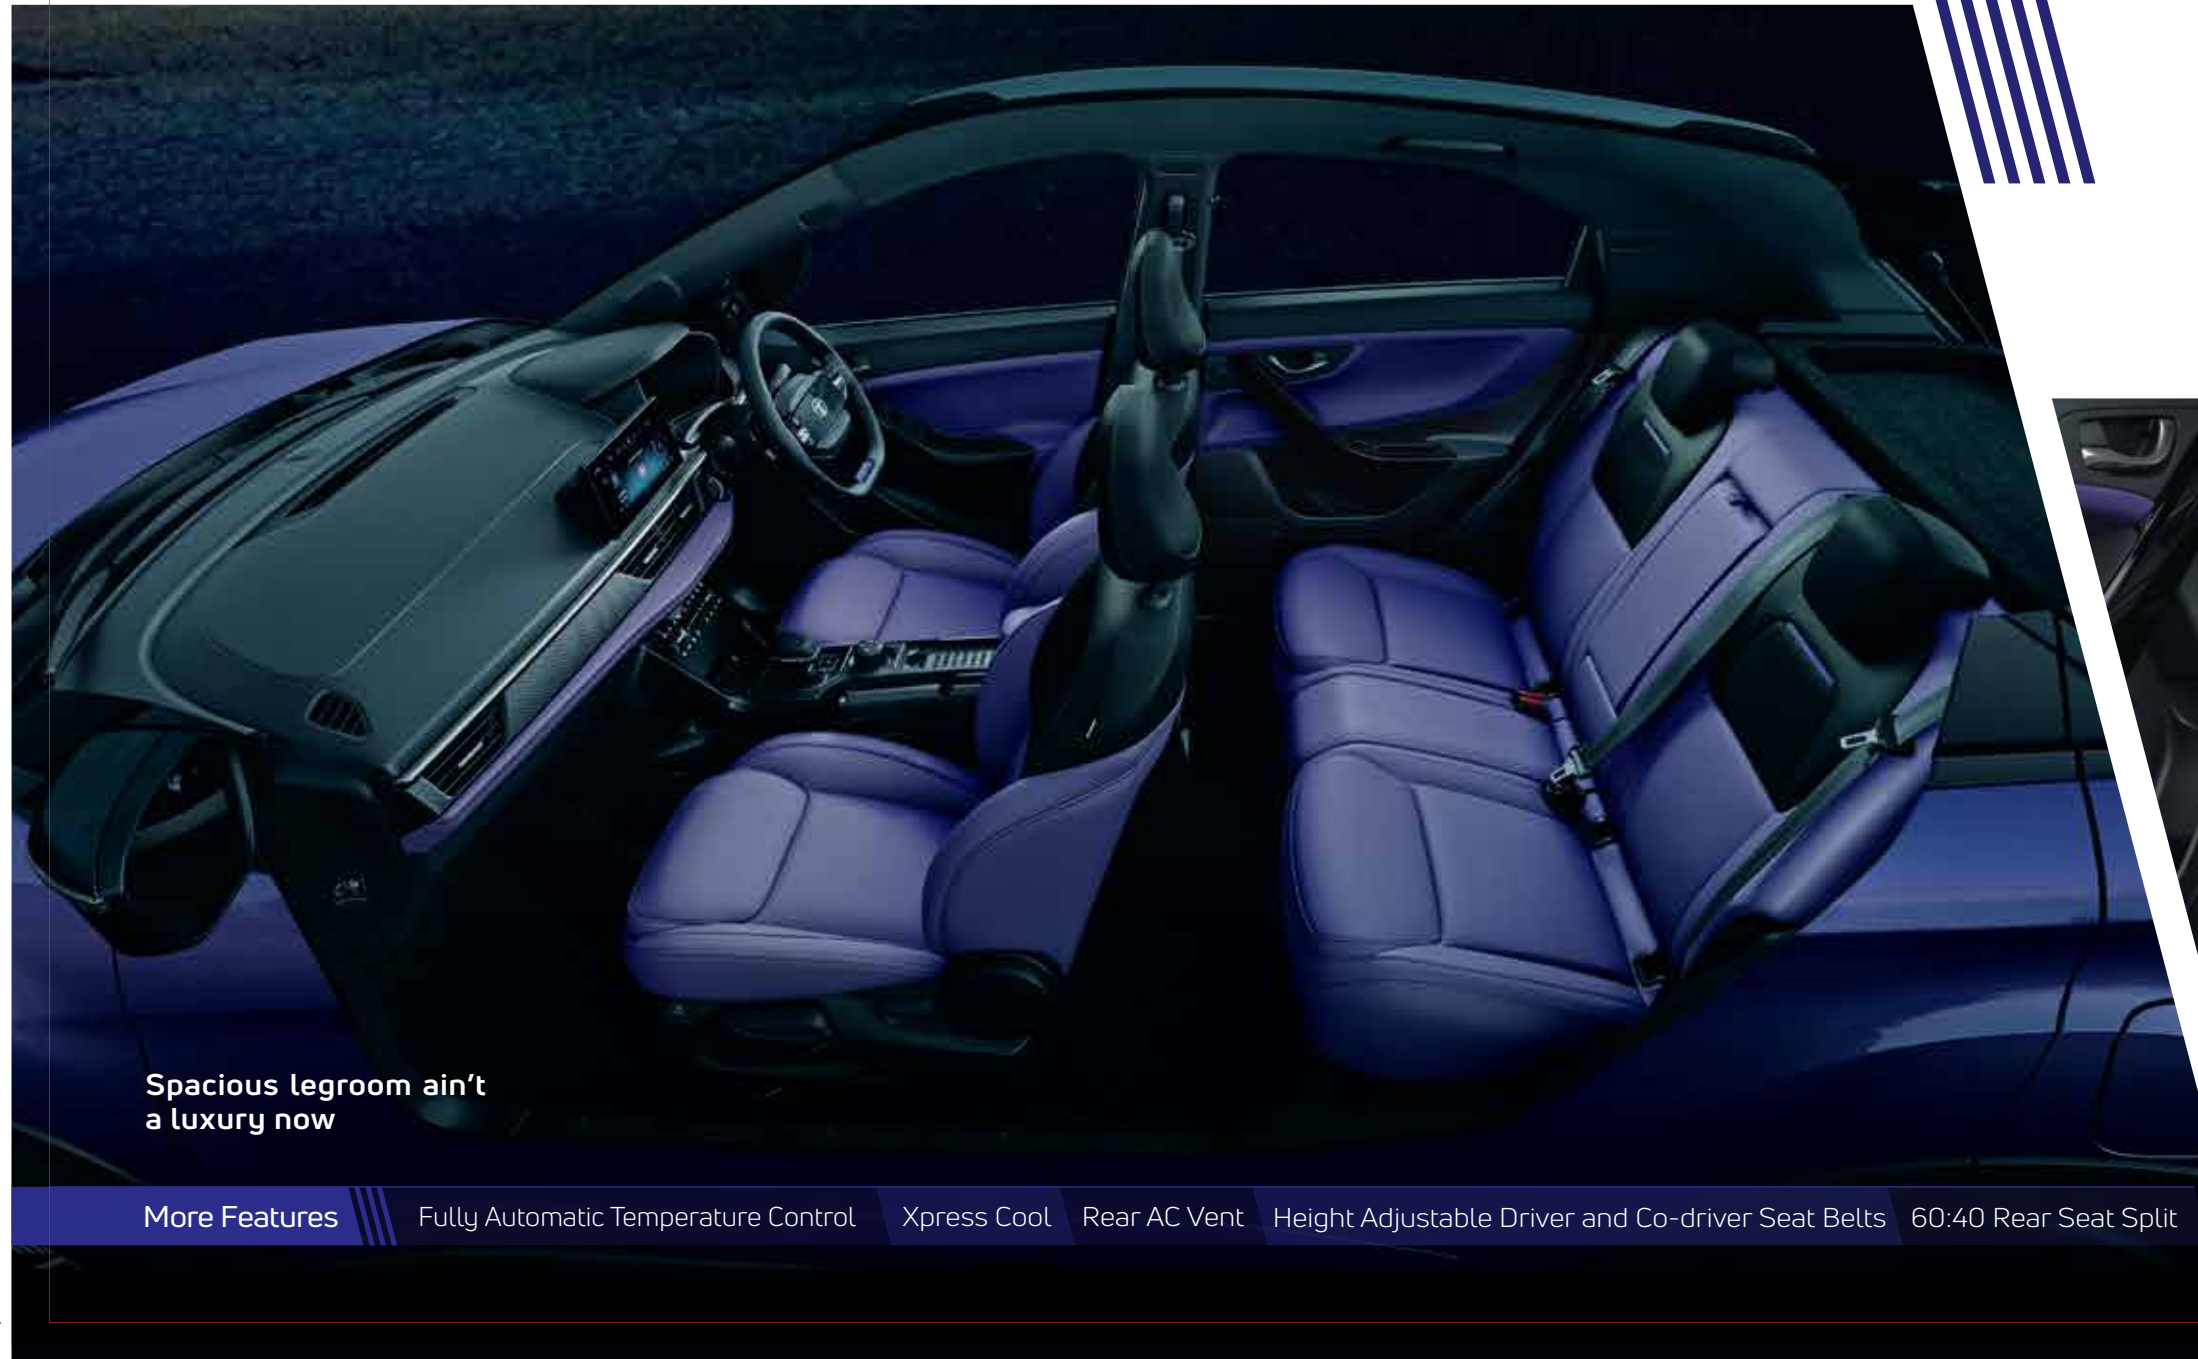

Great possibilities, just a touch away

**GRAND FLOOR CONSOLE WITH
LEATHERETTE ARMREST**

Rule your comfort within an arm's reach

**THREE TONE DASHBOARD
WITH LEATHERETTE MID PAD**

Command your ship through
a living masterpiece

EXPERIENCE PLUSH COMFORT

Spacious legroom ain't a luxury now

More Features Fully Automatic Temperature Control Xpress Cool Rear AC Vent Height Adjustable Driver and Co-driver Seat Belts 60:40 Rear Seat Split